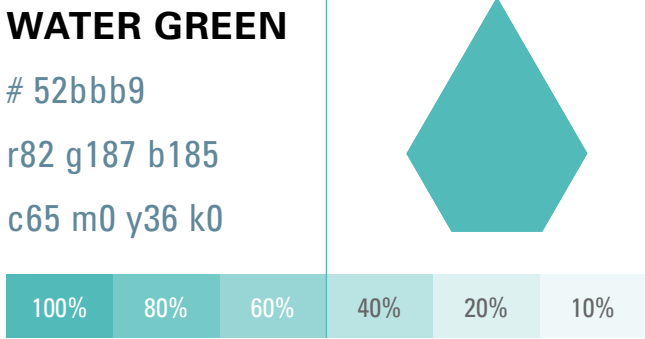

8 Colour Palette

Primary

100% | 80% | 60% | 40% | 20% | 10%

c98 m18 y20 k0
AMPLUS BLUE

r0 g142 b185
008db8

100% | 80% | 60% | 40% | 20% | 10%

c91 m79 y62 k97
BLACK

r0 g0 b0
000000

100%

c0 m0 y0 k0
WHITE

r255 g255 b255
ffffff

8.1 Colour Palette

Secondary

WATER GREEN
52bbb9
r82 g187 b185
c65 m0 y36 k0

MUNSELL BLUE
009eaa
r0 g158 b170
c78 m15 y33 k1

TEAL
008b82
r0 g139 b130
c82 m22 y52 k5